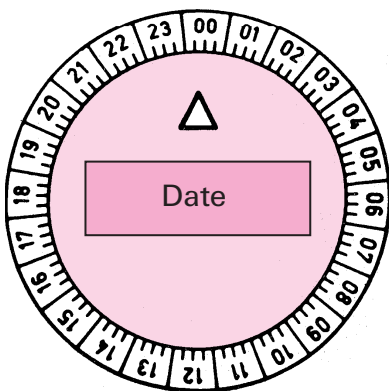

Colop Special Die Plate Daters

For use with a stamp pad.

Colop P700/S9 Up to 120 x 120mm Retail £89.99	
Colop P700/S1 Up to 100 x 100mm Retail £64.50	
Colop P700/S7 Date off Centre 65 x 55mm Retail £59.00	
Colop P700/S2 Date Top 90 x 55mm Retail £59.00	
Colop P700/S5 Date Top 54 x 35mm Retail £59.00	
Colop P700/S6 Date Bottom 54 x 35mm Retail £59.00	
Colop P700/S3 Date Left 75 x 35mm Retail £59.00	
Colop P700/S4 Date Right 75 x 35mm Retail £59.00	
Colop P700/S8 Date Bottom 90 x 55mm Retail £59.00	

Colop P70012hour / P70024hour
50mm dia
Retail £38.00

The sleek modern appearance of the Colop Special Die Plate Dater combined with its easy and comfortable handling provides the ideal marking and dating solution.

The date can be easily amended by releasing the hinged die plate for date band adjustment. Sturdy and reliable construction for years of trouble free use.